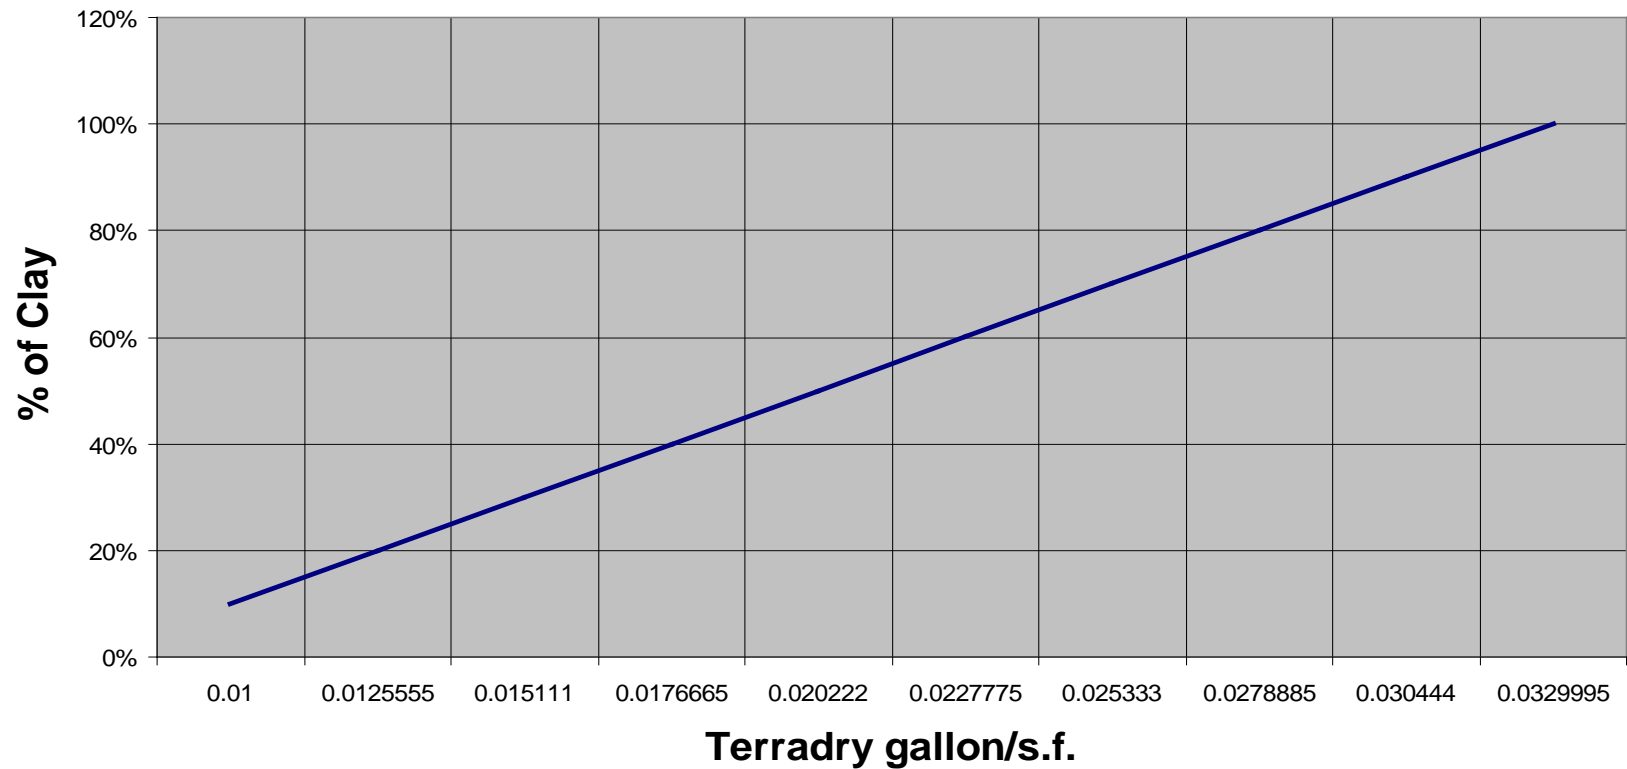

TerraDry™

Mud Rx for Driving Surfaces

Terradry Stabilization 4" Depth

TerraDry™

Mud Rx for Driving Surfaces

Terradry for 2" Hard Surfacing